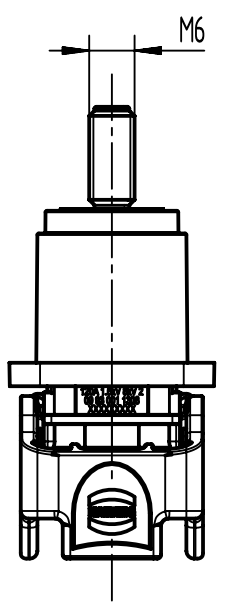

Screw M3 ISO 7380-2 not included

Pannel cut out

	All rights reserved Department EL PD	All Dimensions in mm Original Size DIN A4	Scale 1:1	Free size tol.	Ref. Sub.
		HARTING D-32339 Espelkamp	Created by SHENGJ	Inspected by WANGSTE	Standardisation ROEBEN
Title Han® S 120 HBM w. MC M6 blue					Doc-Key / ECM-Nr. 100984380/UGD/000/B 500000225710
			Type TB	Number 09 93 001 1308	Rev. B
					Page 1/1