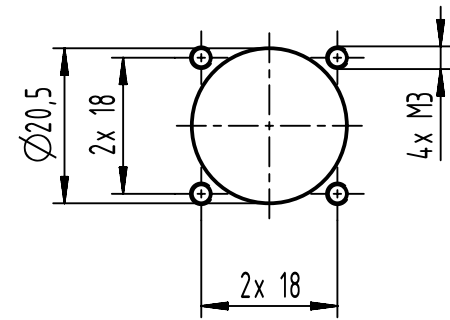

Screw M3 ISO 7380-2 not included

Pannel cut out

	All rights reserved Department EL PD	All Dimensions in mm Original Size DIN A4	Scale 1:1	Free size tol.	Ref. Sub.
		HARTING D-32339 Espelkamp	Created by SHENGJ	Inspected by WANGSTE	Standardisation ROEBEN
Title Han® S 120 HBM w. MC M6 blue					Doc-Key / ECM-Nr. 100984380/UGD/000/B 500000225710
			Type TB	Number 09 93 001 1308	Rev. B
					Page 1/1